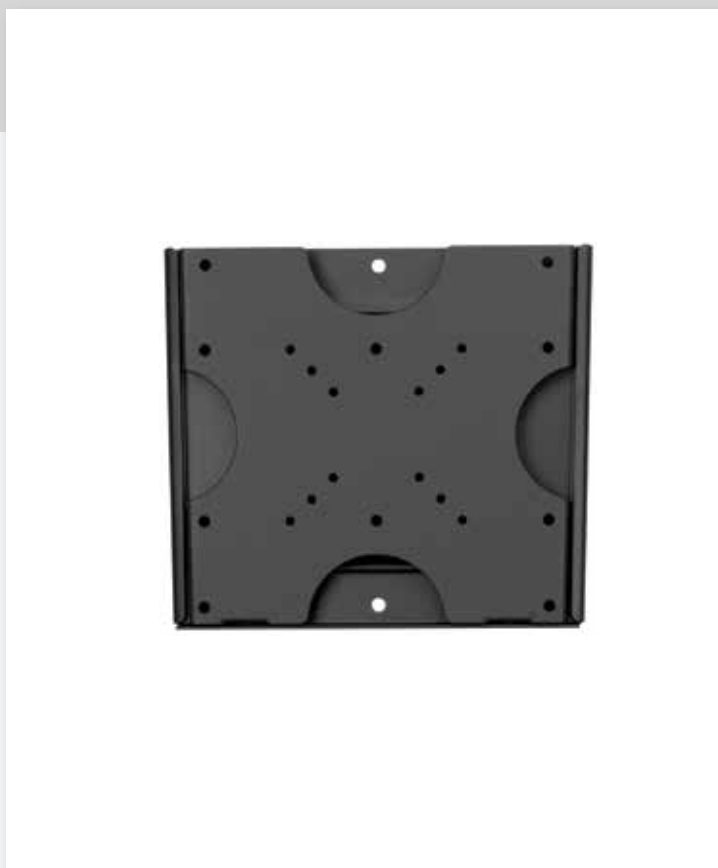

PRODUCT CODE:

LCD009

RRP: $49.95