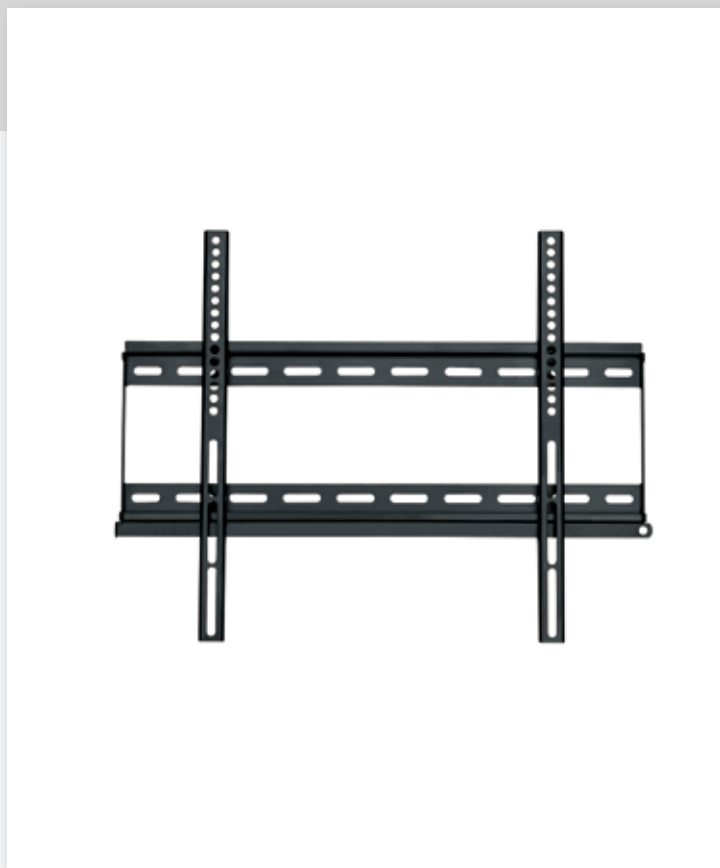

Crest Fixed Low Profile TV Wall Mount Medium to Large

FEATURES

- Fixed low profile mount for medium TVs
- Fits most screens from 30" to 65" (76cm to 165cm)
- Sturdy steel construction to support up to 50kg
- Includes lockable safety bar to secure your TV

TECH SPECS:

- Max VESA mounting pattern 410x505mm
- Distance from wall to TV 2.2cm
- Installation hardware pack also included

PRODUCT CODE:

CAFP110F

RRP: $89.95