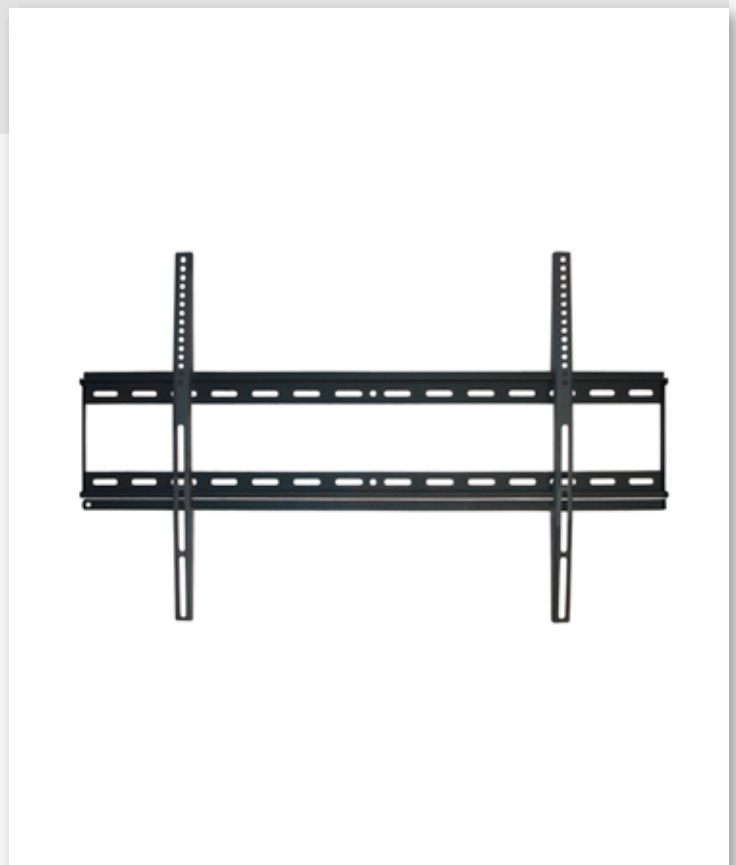

PRODUCT CODE:

CAFP2F

RRP: $119.95