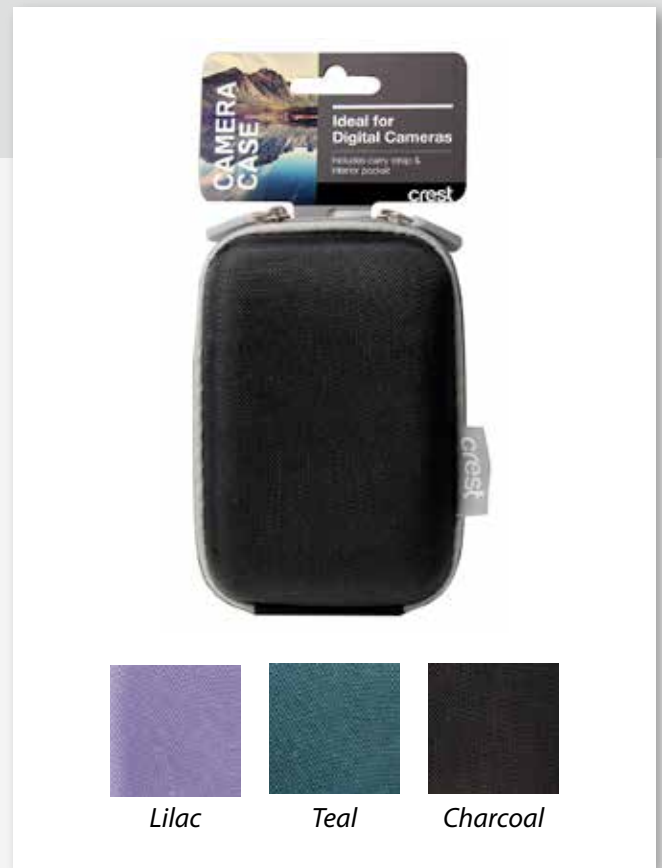

Camera & Accessories

www.crest.com.au

JULY
Catalogue
2015

Compact Hardshell Camera Case

FEATURES

- Ideal for digital cameras
- Includes carry strap & interior pocket

TECH SPECS:

- 130mm H x 90mm W x 45mm D

PRODUCT CODE:

STA05142 - Black

STA05143 - Lilac

STA05144 - Teal

STA05145 - Charcoal

RRP: \$10.00

Compact Fashion Pattern Camera Case

FEATURES

- Ideal for digital cameras
- Includes carry strap & interior pocket

TECH SPECS:

- 130mm H x 90mm W x 45mm D

PRODUCT CODE:

STA05146 - Black

STA05147 - Teal

STA05148 - Lilac

STA05149 - Charcoal