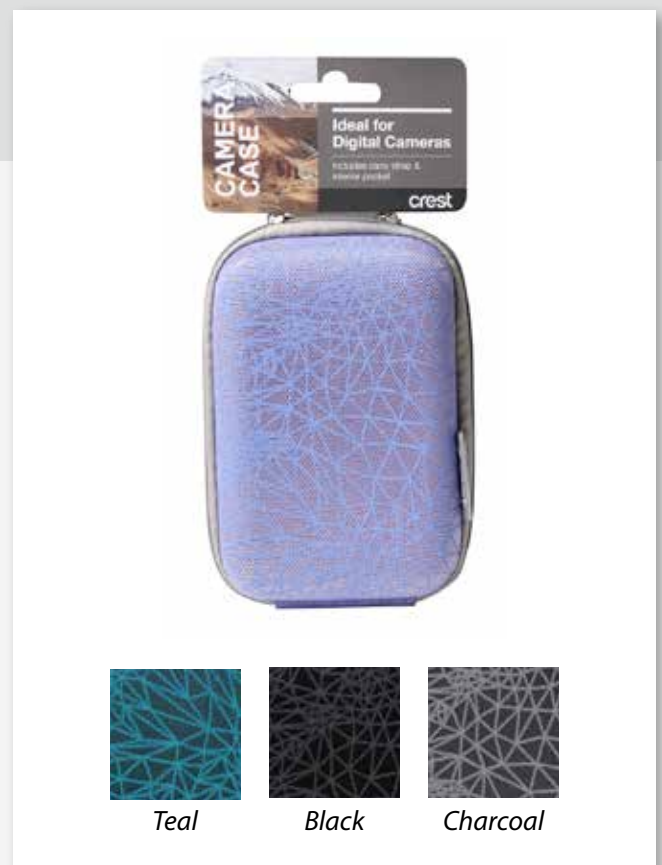

PRODUCT CODE:

STA05146 - Black

STA05147 - Teal

STA05148 - Lilac

STA05149 - Charcoal

RRP: $10.00