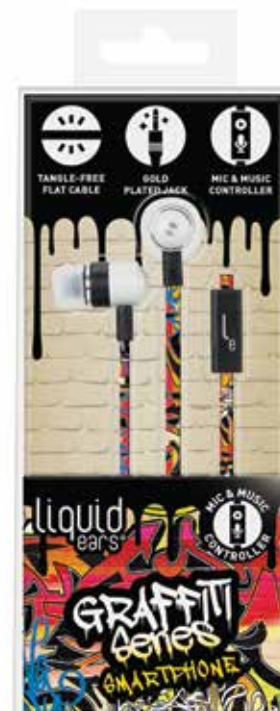

PRODUCT CODE:

LES11GFT - Graffiti

RRP: $18.00