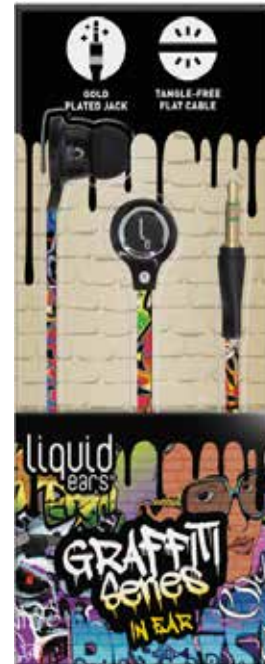

Liquid Ears In Ear Headphones - Graffiti Range

FEATURES:

- Tangle free flat cable design
- Graffiti design
- Quality stereo sound

TECH SPECS:

- Speaker Size: 10mm
- Frequency Response: 18-20,000Hz
- Impedance: 32 Ohms
- Cable Length: 1.2m

PRODUCT CODE:

LEI20GFT - Graffiti

RRP: $14.95